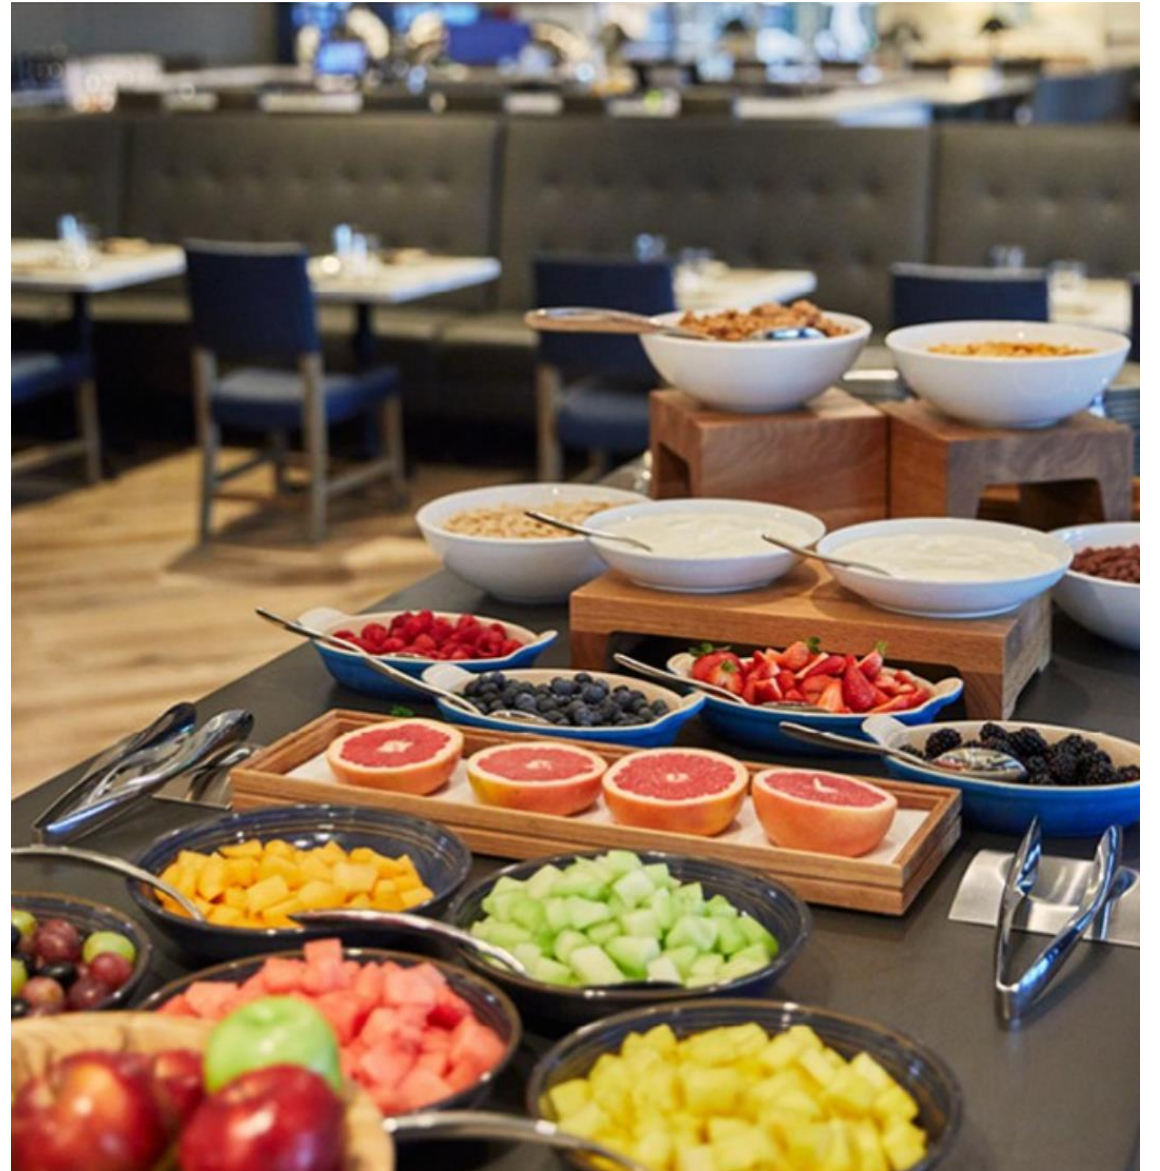

TILT

CRASTER

CRASTER

FLOW

buffet

279

SAMBONET

AMERICA/ASIA